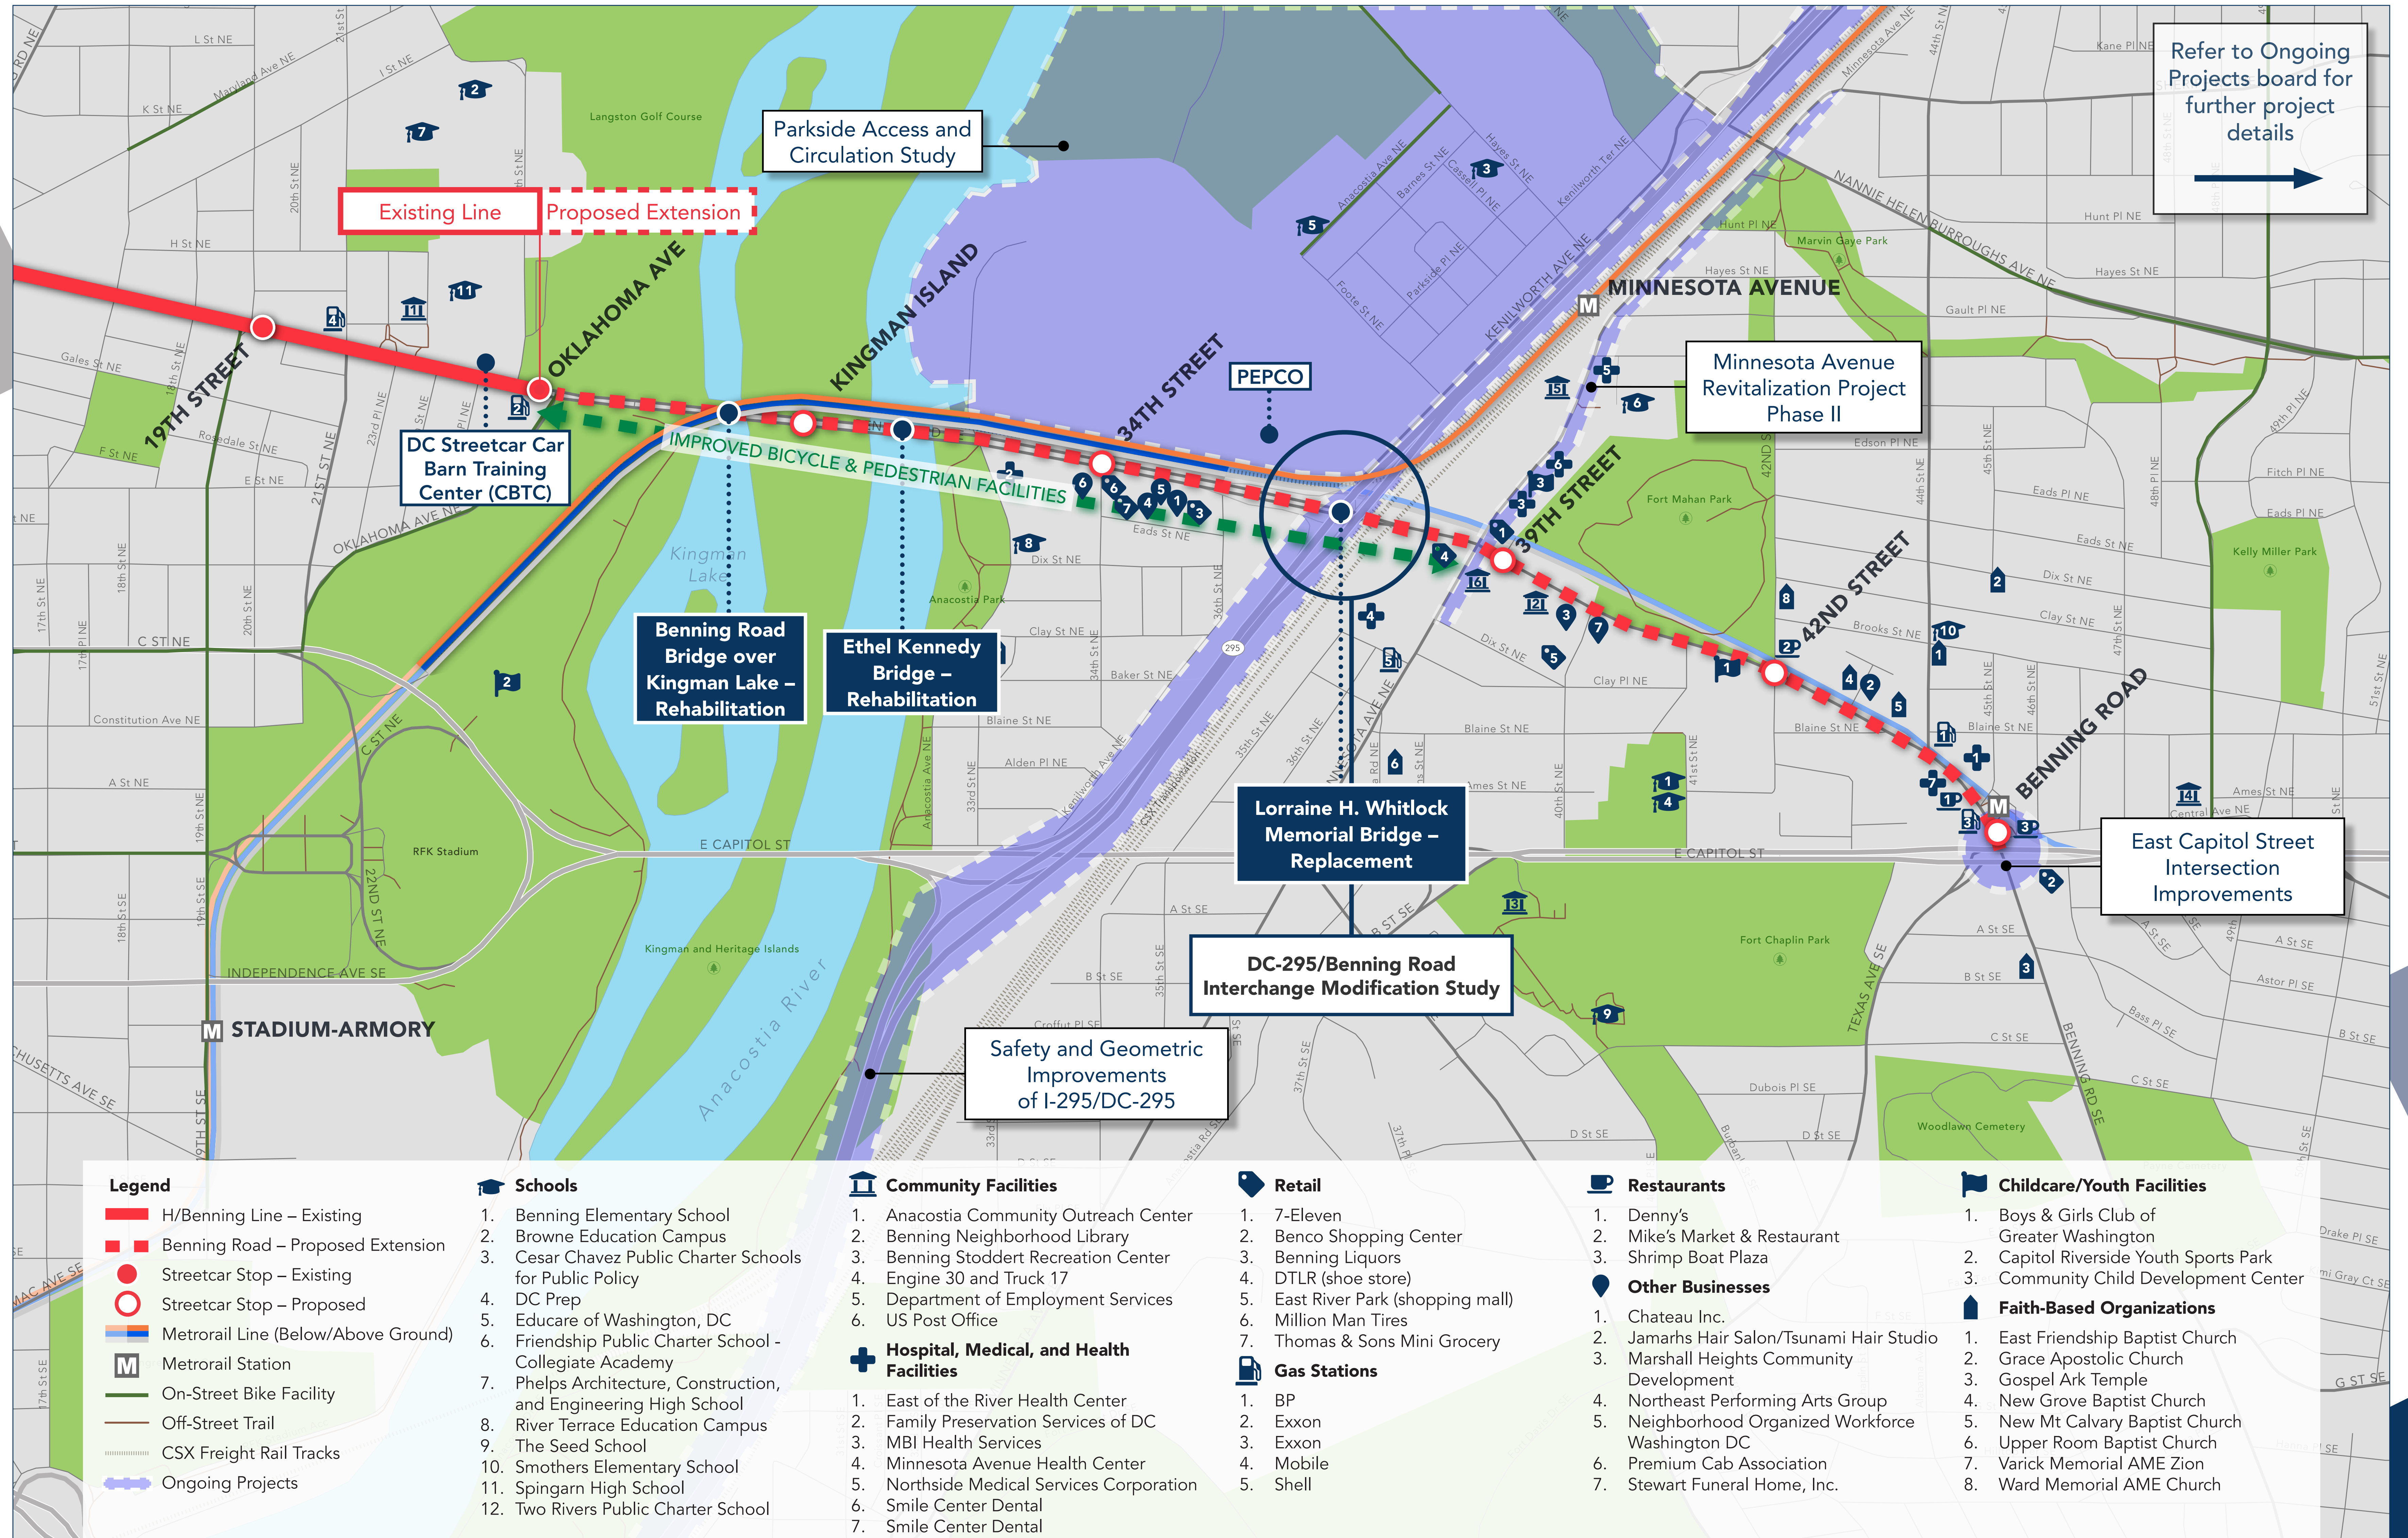

Study Area

BENNING ROAD Reconstruction and Streetcar Project

Legend

- H/Benning Line – Existing
- - - Benning Road – Proposed Extension
- Streetcar Stop – Existing
- Streetcar Stop – Proposed
- Metrorail Line (Below/Above Ground)
- M Metrorail Station
- On-Street Bike Facility
- Off-Street Trail
- CSX Freight Rail Tracks
- Ongoing Projects

Schools

1. Benning Elementary School
2. Browne Education Campus
3. Cesar Chavez Public Charter Schools for Public Policy
4. DC Prep
5. Educare of Washington, DC
6. Friendship Public Charter School - Collegiate Academy
7. Phelps Architecture, Construction, and Engineering High School
8. River Terrace Education Campus
9. The Seed School
10. Smothers Elementary School
11. Spingarn High School
12. Two Rivers Public Charter School

Community Facilities

1. Anacostia Community Outreach Center
2. Benning Neighborhood Library
3. Benning Stoddert Recreation Center
4. Engine 30 and Truck 17
5. Department of Employment Services
6. US Post Office

Retail

1. 7-Eleven
2. Benco Shopping Center
3. Benning Liquors
4. DTLR (shoe store)
5. East River Park (shopping mall)
6. Million Man Tires
7. Thomas & Sons Mini Grocery

Gas Stations

1. BP
2. Exxon
3. Exxon
4. Mobile
5. Shell